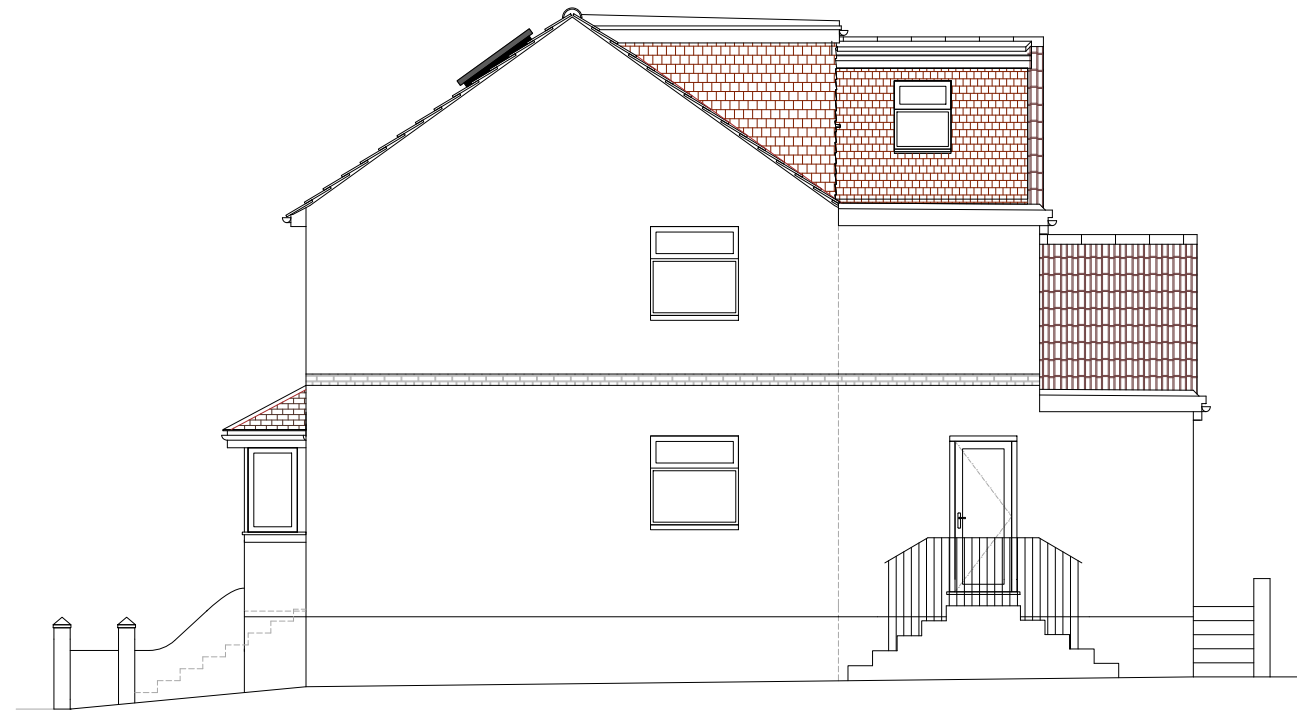

Proposed Front Elevation

Proposed Right Hand Side Elevation

Proposed Rear Elevation

G and C Designs

135 Rainham Road,
Gillingham,
Kent.
ME7 5NQ
Tel: 01634 856 936
Mob: 07973 721 761
E-mail: info@gandcdesigns.com

www.gandcdesigns.co.uk

Revision A - rear elevation first floor window added - 18/03/2025

Loft Conversion, Side/Rear Extensions and Alterations

Mr and Mrs Prince
11 Alma Place
Strood
Rochester
KENT
ME2 2AE

Date : 21/02/2025

Scale : 1:100 @ A3

Status: Planning 1

Drm By. VC

Revision no. A

Drg No. 11AP004A - Proposed Elevations

P1