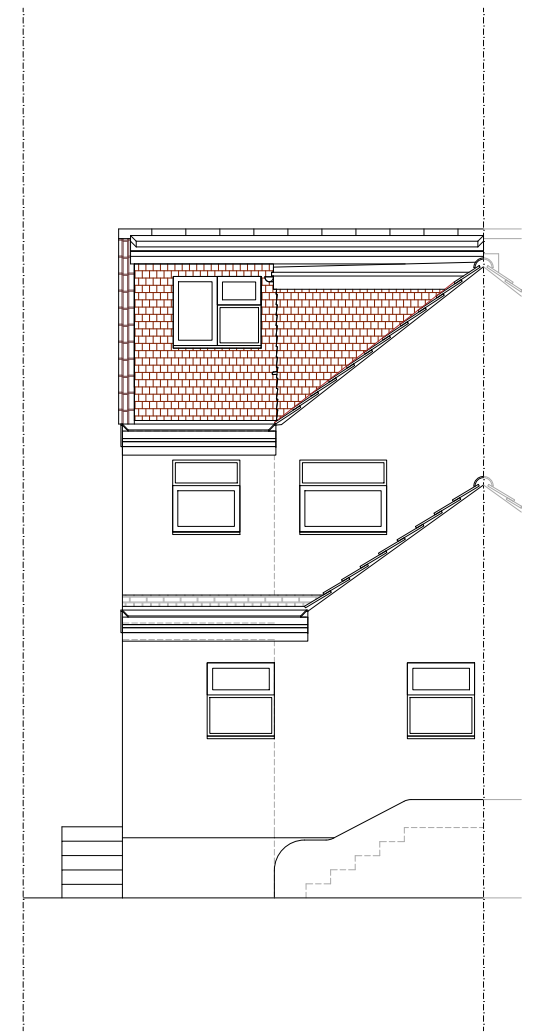

Proposed Front Elevation

Proposed Right Hand Side Elevation

Proposed Rear Elevation

G and C Designs

135 Rainham Road,
Gillingham,
Kent.
ME7 5NQ
Tel: 01634 856 936
Mob: 07973 721 761
E-mail: info@gandcdesigns.com

www.gandcdesigns.co.uk

Revision A - rear elevation first floor window added - 18/03/2025

Loft Conversion, Side/Rear Extensions and Alterations

Mr and Mrs Prince
11 Alma Place
Strood
Rochester
KENT
ME2 2AE

Date : 21/02/2025

Scale : 1:100 @ A3

Status: Planning 1

Drm By. VC

Revision no. A

Drg No. 11AP004A - Proposed Elevations

P1